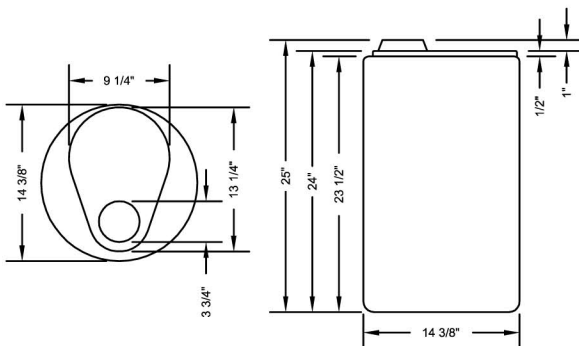

Dimensions:

15 gallon