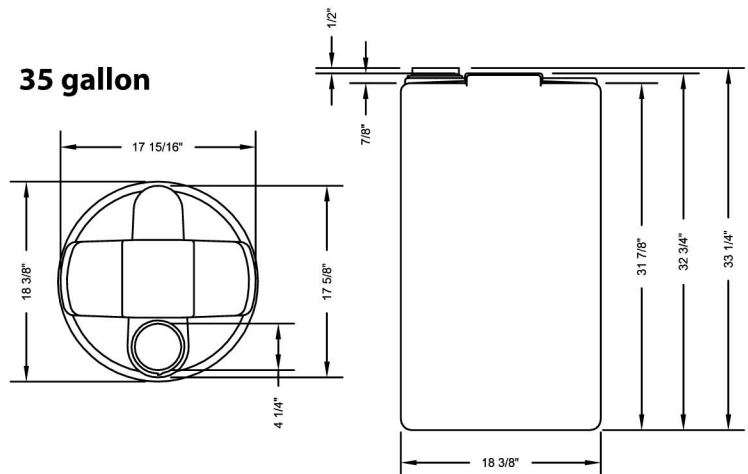

Features:

INTEGRATED MOUNTING PLATFORM:

Clack's 110 Series tanks have a mounting platform molded right into the top. This allows you to attach a chemical feed pump quickly, easily, and permanently. The 35-gallon tank also allows for installation of mixers and other accessories.

CHILD RESISTANT CLOSURE:

All of Clack's 110 Series tanks come with patented Squeeze Lok™ closures. This unique cap locking system provides visible and touch-sensitive indication when the tank lock tab is engaged.

SPECIAL CAP LINER:

Special cap liner acts as a tight seal to prevent accidental leakage.

EASY-TO-READ GALLON/LITER SCALE:

Clack's 110 Series tanks have large, easy-to-read volume scale molded in. No more guessing.

Dimensions:

15 gallon

35 gallon

Clack Corporation